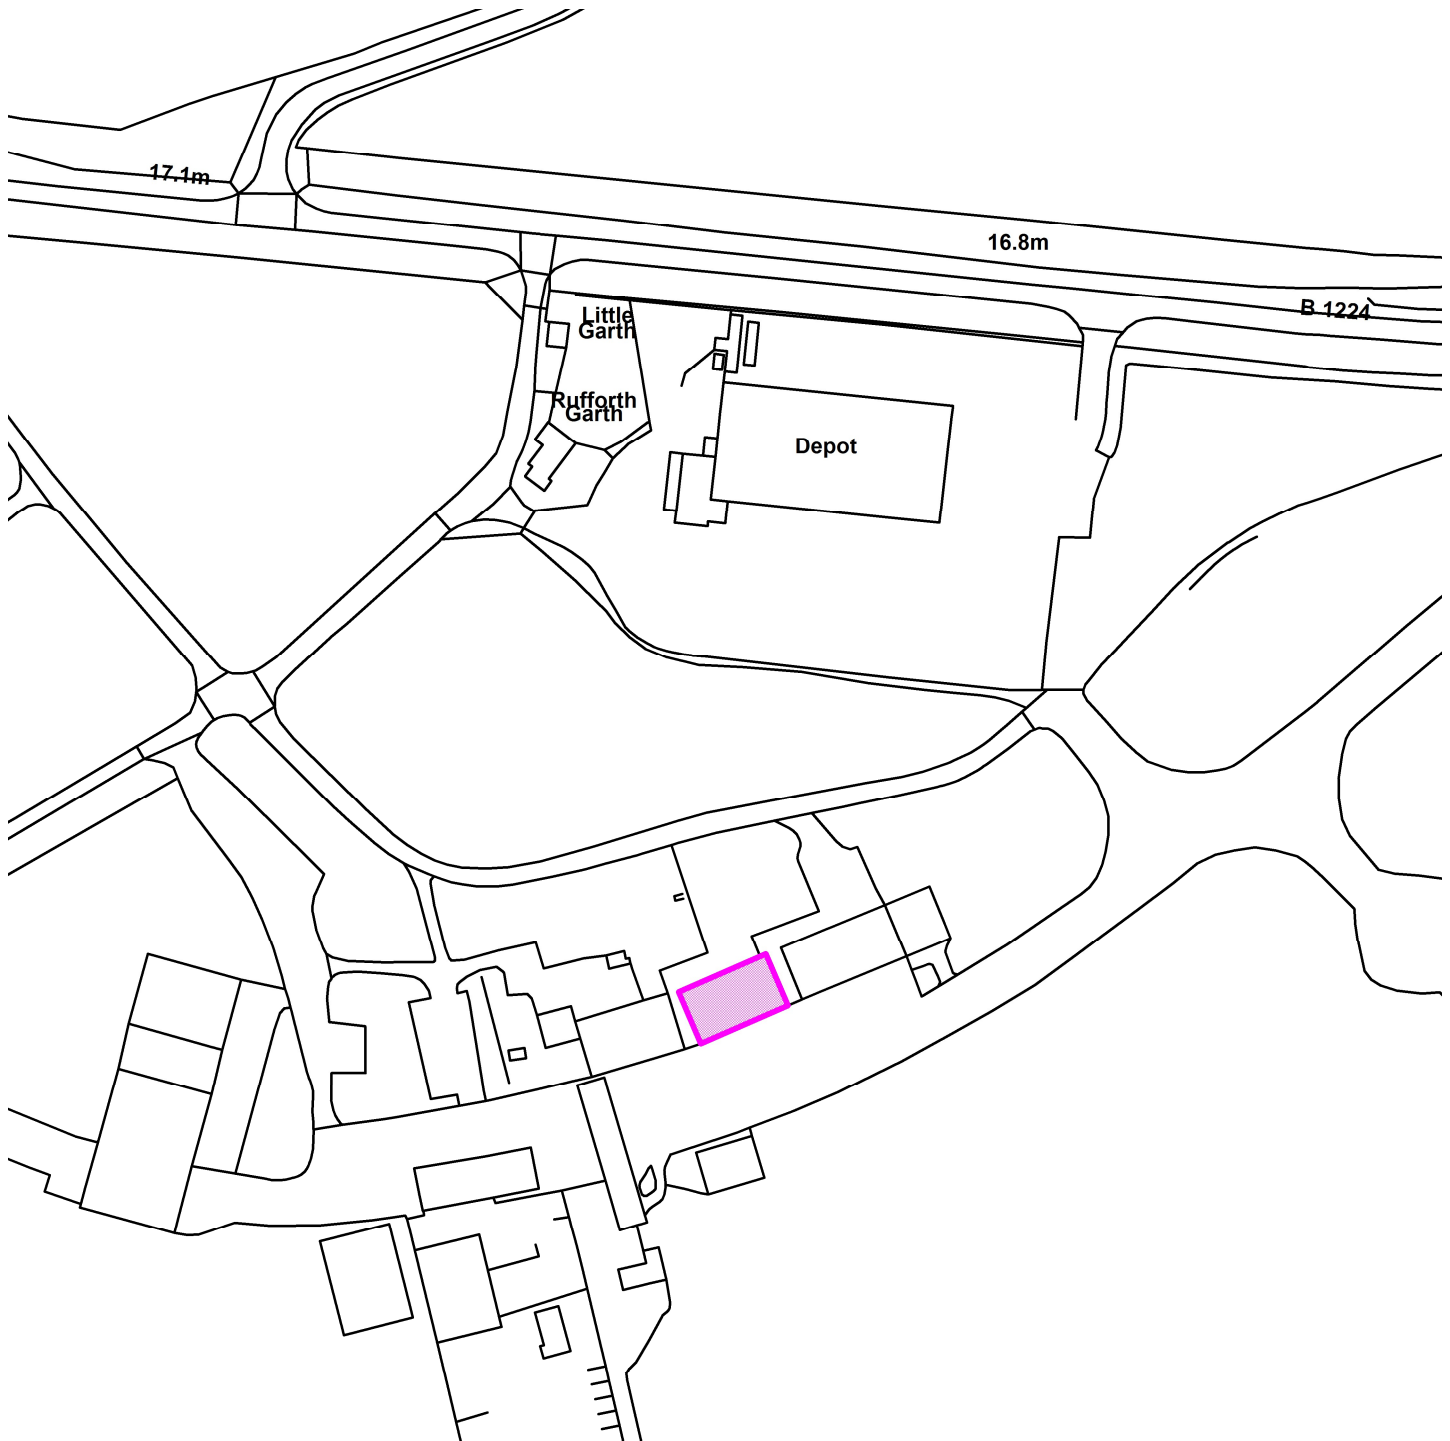

20/01448/FUL

York Microlight Centre Limited Rufforth Airfield Rufforth

Scale : 1:2398

Reproduced from the Ordnance Survey map with the permission of the Controller of Her Majesty's Stationery Office © Crown Copyright 2000.

Unauthorised reproduction infringes Crown Copyright and may lead to prosecution or civil proceedings.

Produced using ESRI (UK)'s MapExplorer 2.0 - <http://www.esriuk.com>

Organisation	City Of York Council
Department	Economy & Place
Comments	Siite Plan
Date	24 February 2021
SLA Number	Not Set